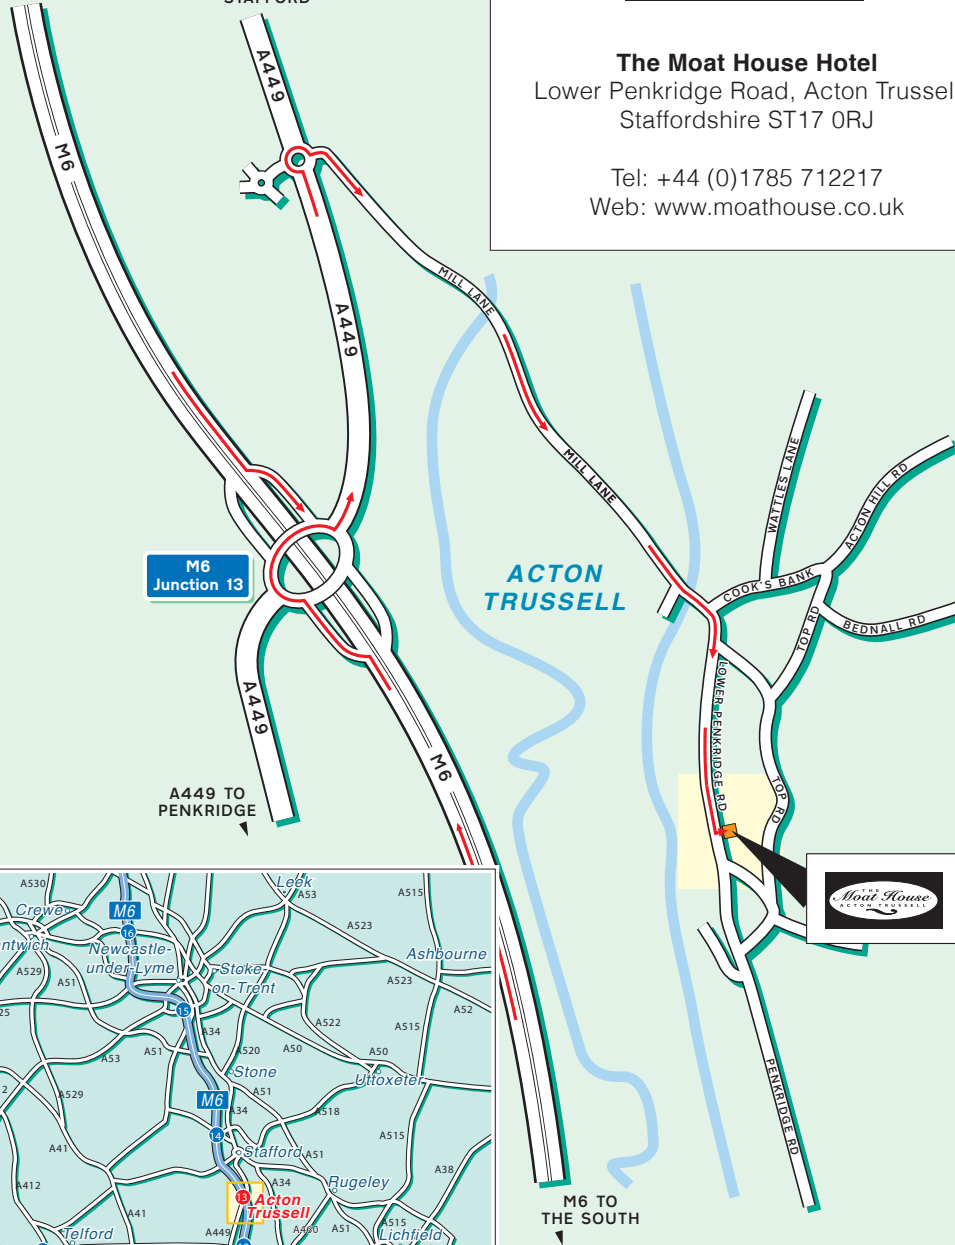

M6 TO THE NORTH

A449 TO STAFFORD

**The Moat House Hotel**  
Lower Penkridge Road, Acton Trussell  
Staffordshire ST17 0RJ

Tel: +44 (0)1785 712217  
Web: [www.moathouse.co.uk](http://www.moathouse.co.uk)

M6 Junction 13

A449 TO PENKRIDGE

ACTON TRUSSELL

M6 TO THE SOUTH

© Give Way 2012. Tel: 0800 019 0027. © Crown Copyright. PU 100040256.