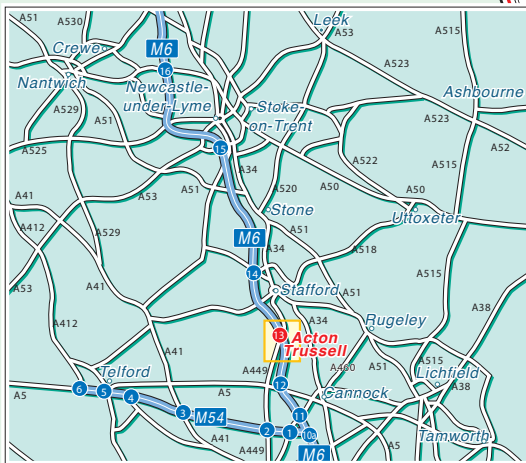

M6 TO THE NORTH

A449 TO STAFFORD

**The Moat House Hotel**  
Lower Penkridge Road, Acton Trussell  
Staffordshire ST17 0RJ

Tel: +44 (0)1785 712217  
Web: [www.moathouse.co.uk](http://www.moathouse.co.uk)

M6 Junction 13

A449 TO PENKRIDGE

ACTON TRUSSELL

M6 TO THE SOUTH

© Give Way 2012. Tel: 0800 019 0027. © Crown Copyright. PU 100040256.